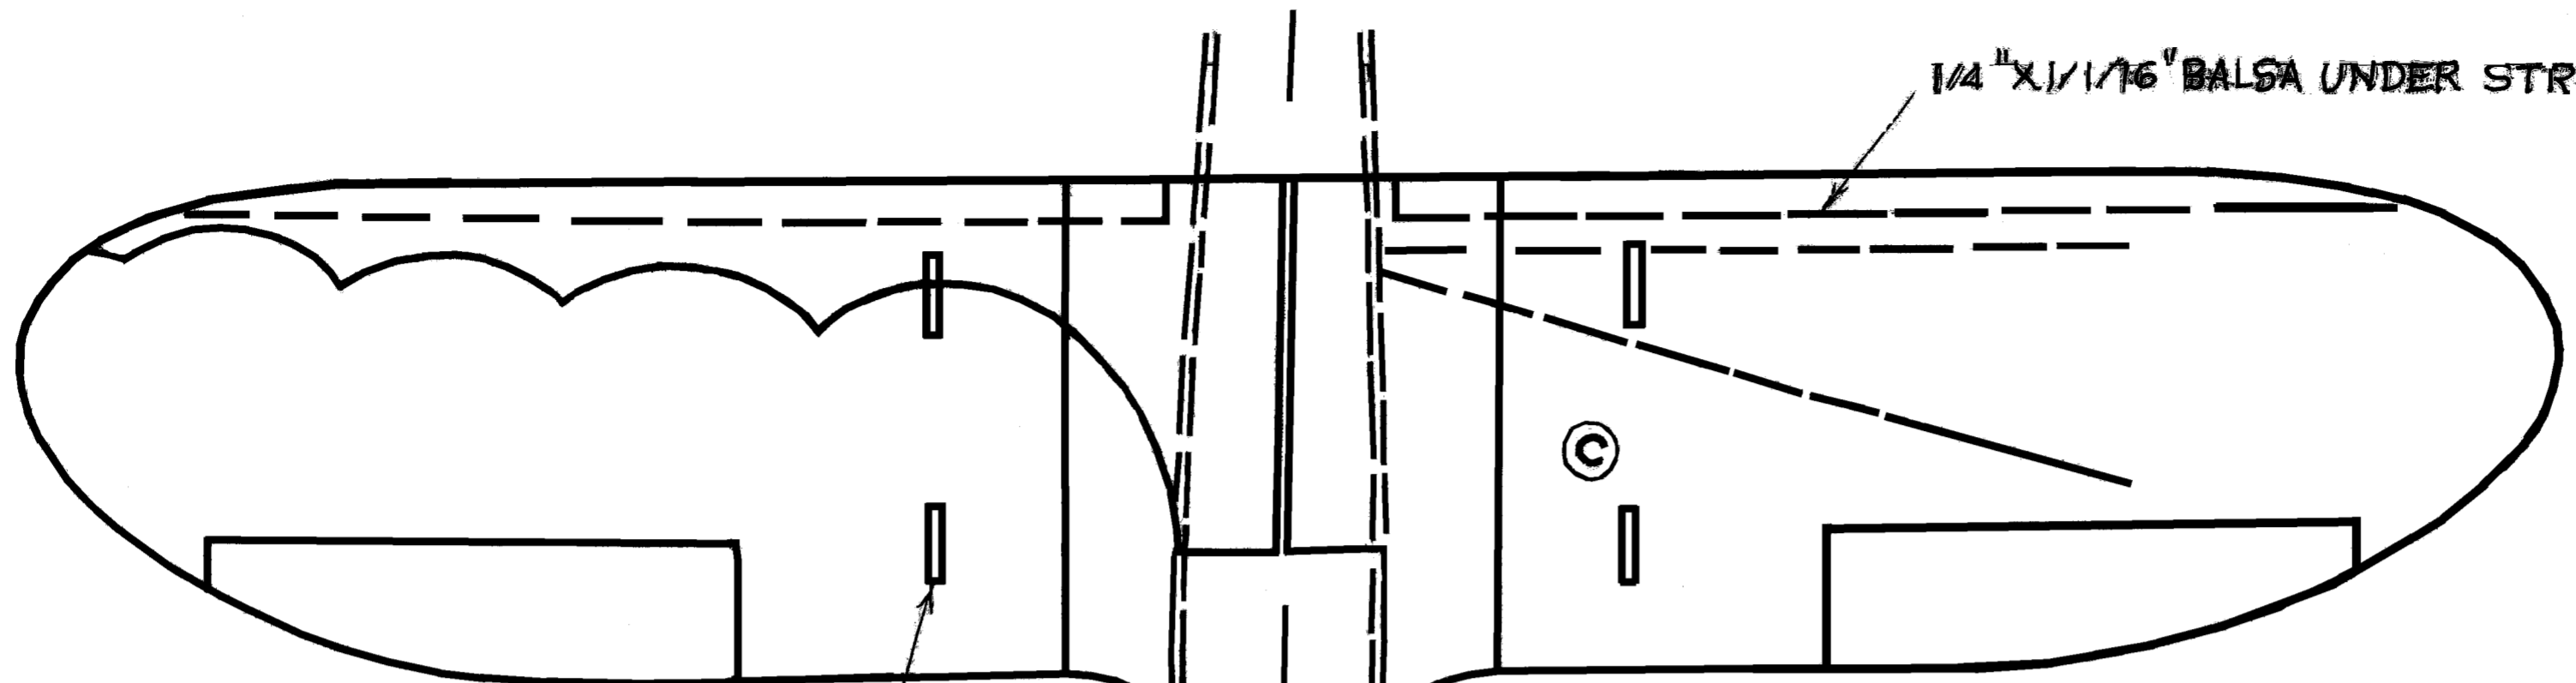

GEE BEE model Z  
 SUPER SPORTSTER  
 SEMI-SCALE ~ FOAM DEPRON  
 DWG BY TOM SANDOR ~ 11/12/.015

NOTE: EXCEPT WHERE NOTED ALL PARTS DEPRON FOAM