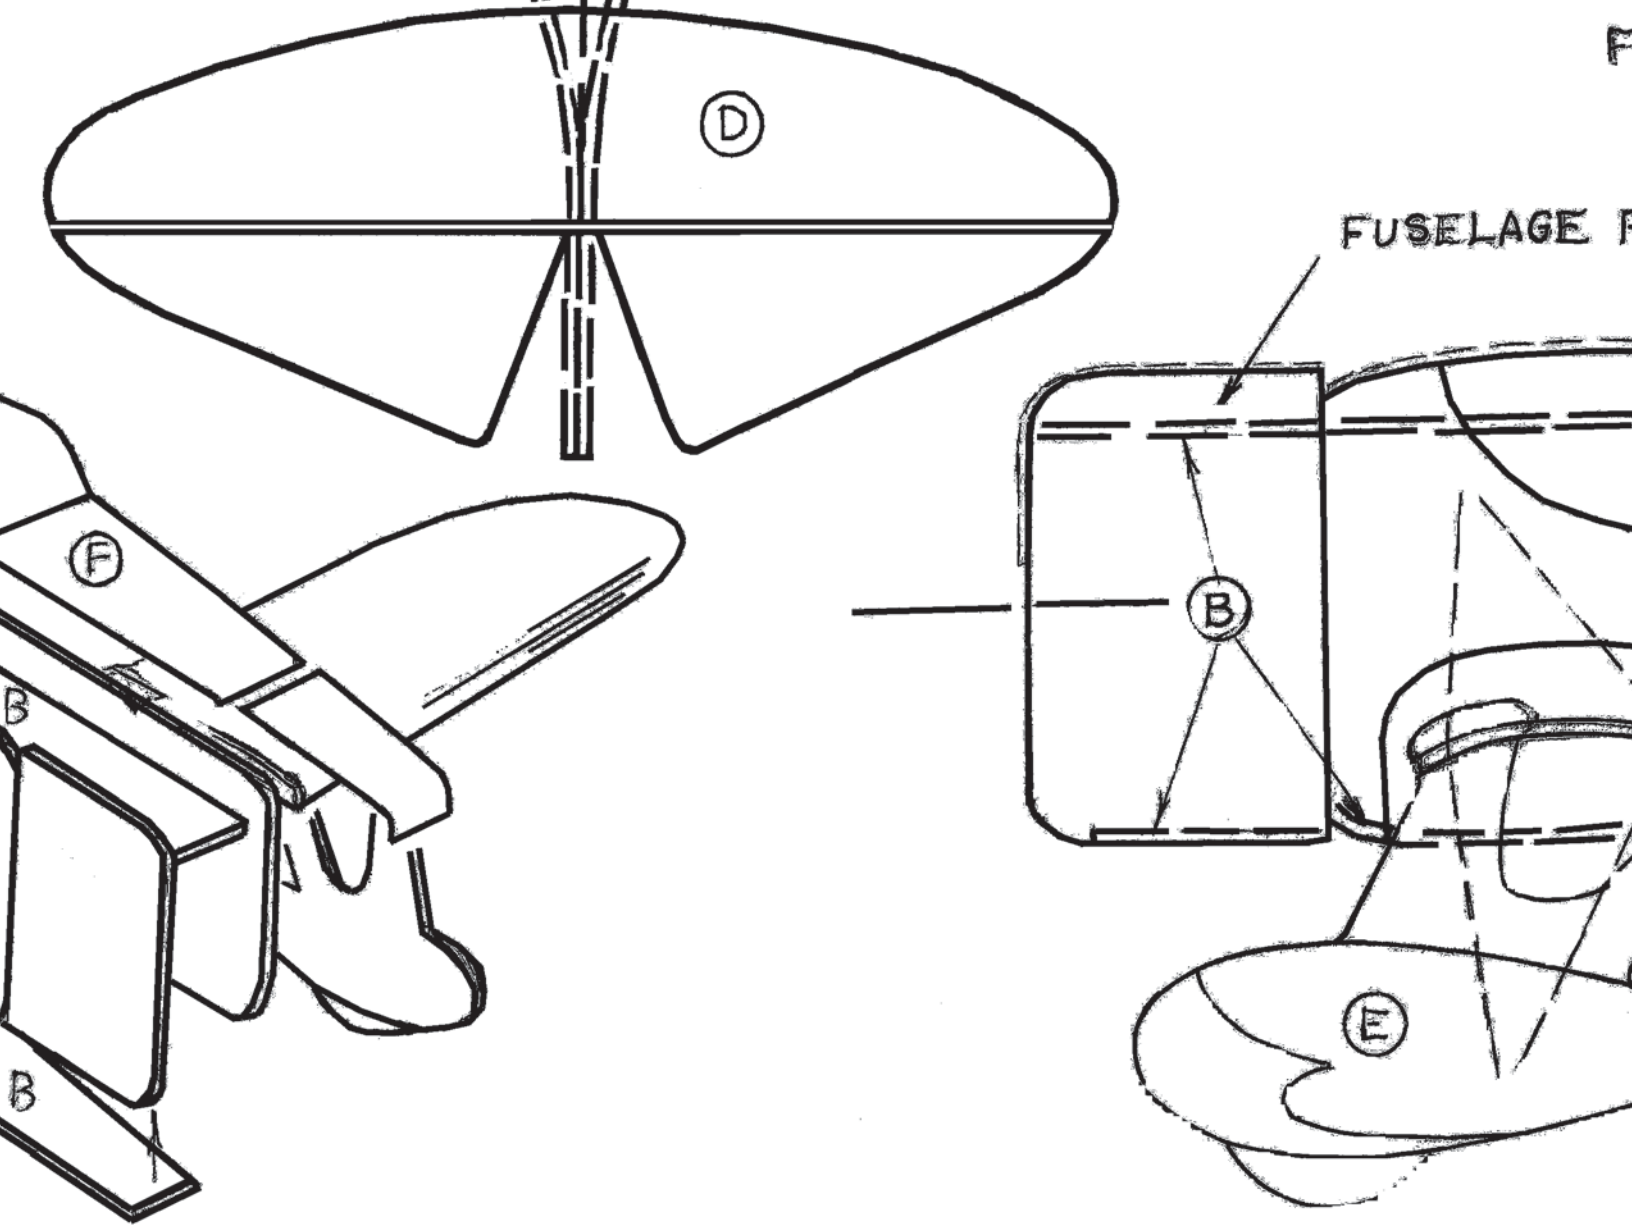

GEE BEE model Z
SUPER SPORTSTER
SEMI-SCALE ~ FOAM DEPRON

6" Balsa UNDER STRIP

BE NOTED ALL PARTS DEPRON FOAM

FUSELAGE FORMERS

SEMI-SCALE AIRCRAFT DESIGN
DWG BY TOM SANDOR ~11/12/.015

FUSELAGE FORMERS

THIN COATED PAPER (F)

PROFILE MAKE 2

(A)

4

CUT OUT

1/32 PLY