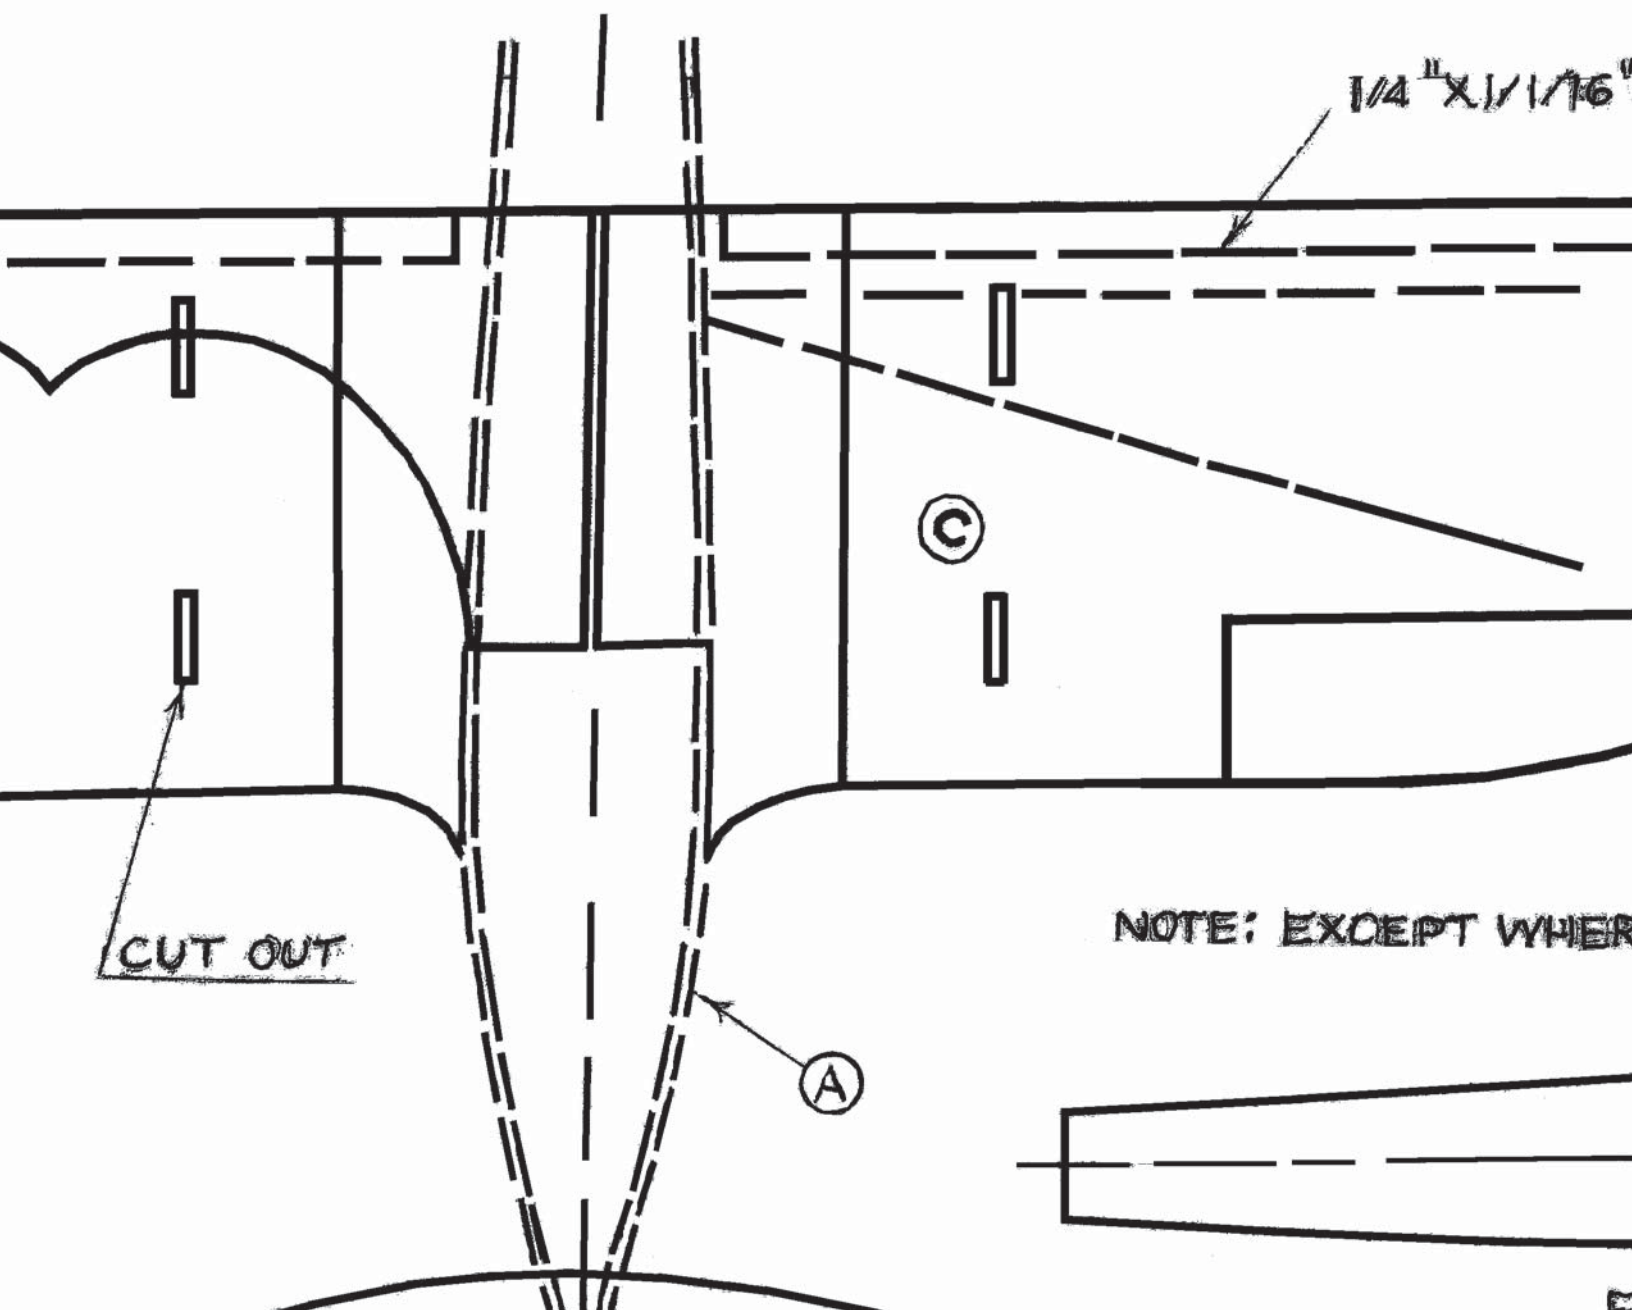

GEE BEE model Z
SUPER SPORTSTER
SEMI-SCALE ~ FOAM DEPRON

6" Balsa UNDER STRIP

BE NOTED ALL PARTS DEPRON FOAM

FUSELAGE FORMERS

SEMI-SCALE AIRCRAFT DESIGN
DWG BY TOM SANDOR ~11/12/.015

FUSELAGE FORMERS

THIN COATED PAPER (F)

PROFILE MAKE 2

(A)

4

CUT OUT

1/32 PLY