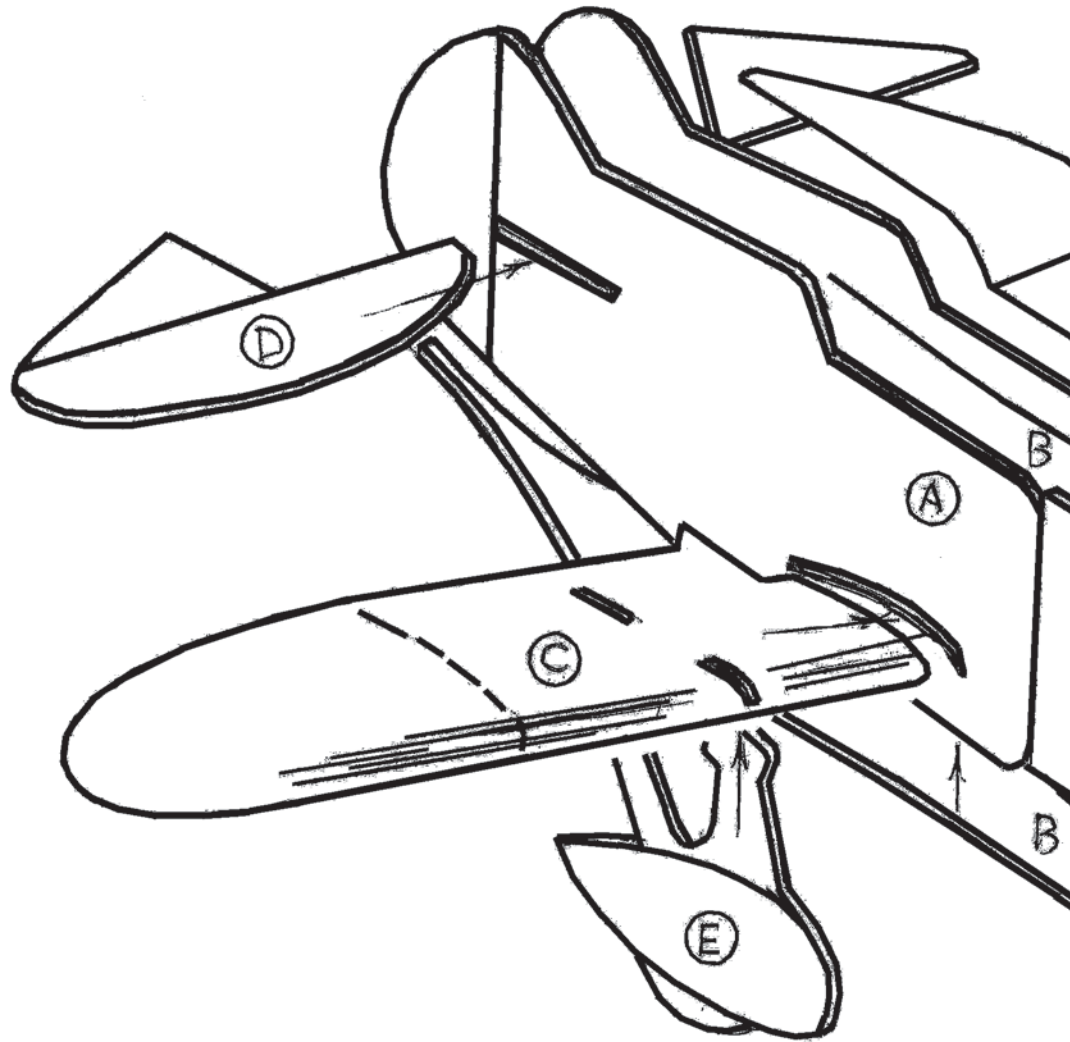

GEE BEE model Z
SUPER SPORTSTER
SEMI-SCALE ~ FOAM DEPRON

6" Balsa UNDER STRIP

BE NOTED ALL PARTS DEPRON FOAM

FUSELAGE FORMERS

SEMI-SCALE AIRCRAFT DESIGN
DWG BY TOM SANDOR ~11/12/.015

FUSELAGE FORMERS

THIN COATED PAPER (F)

PROFILE MAKE 2

(A)

4

CUT OUT

1/32 PLY